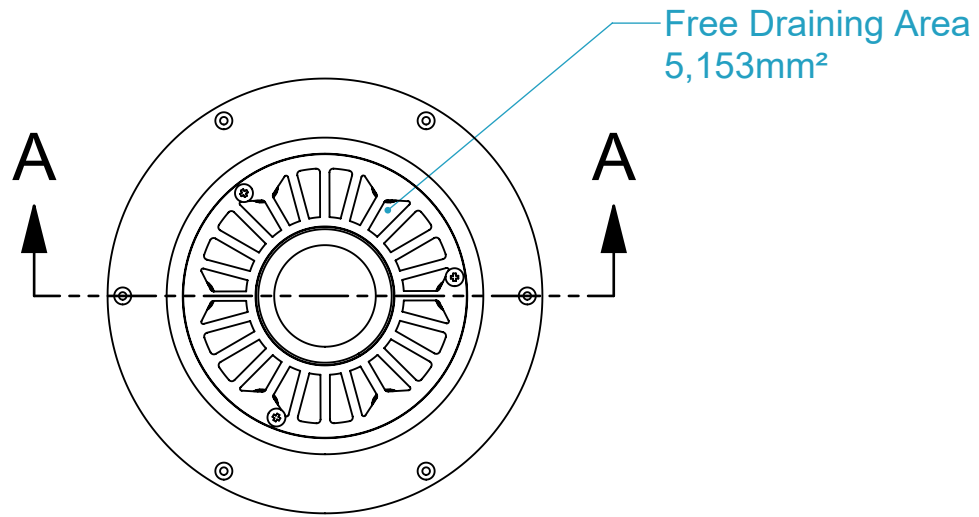

CODE	NAME	DN
3000.109	DownPipe Junction 65x65 vented	65x65

SECTION A-A