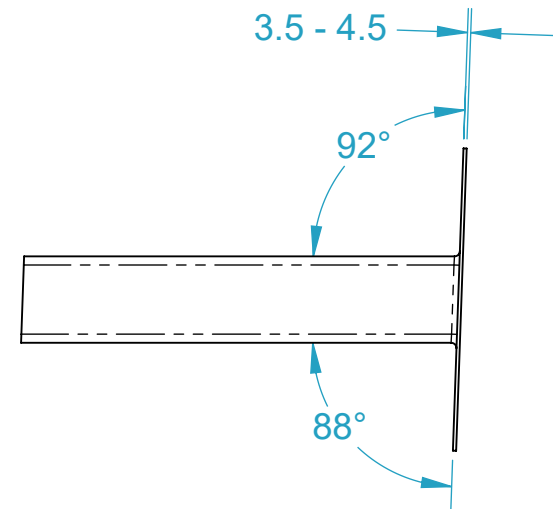

CODE	NAME	DN
2100.119	Scupper Overflow Grey 200x75x400	150

SECTION A-A