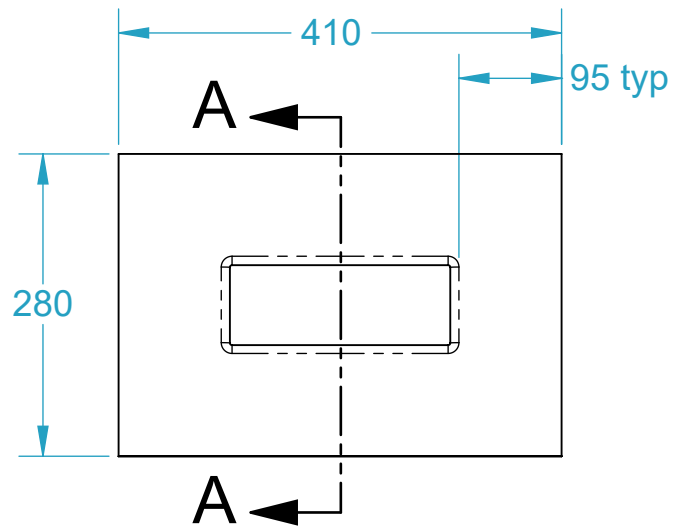

CODE	NAME	DN
2100.119	Scupper Overflow Grey 200x75x400	150

SECTION A-A