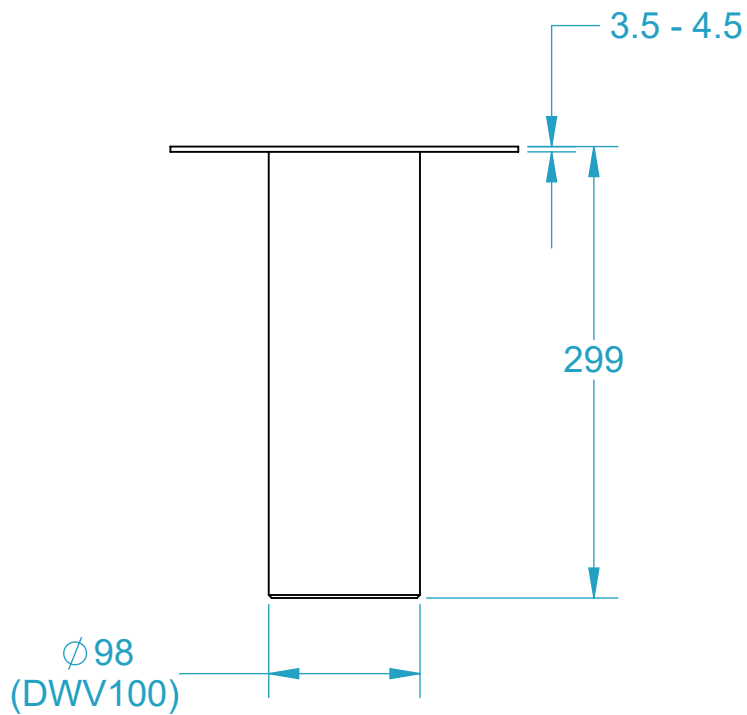

CODE	NAME	DN
2100.108	Dropper 300x100	100

SECTION A-A