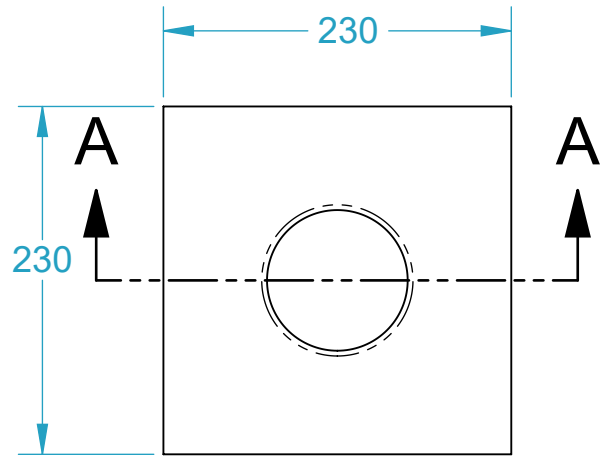

CODE	NAME	DN
2100.108	Dropper 300x100	100

SECTION A-A