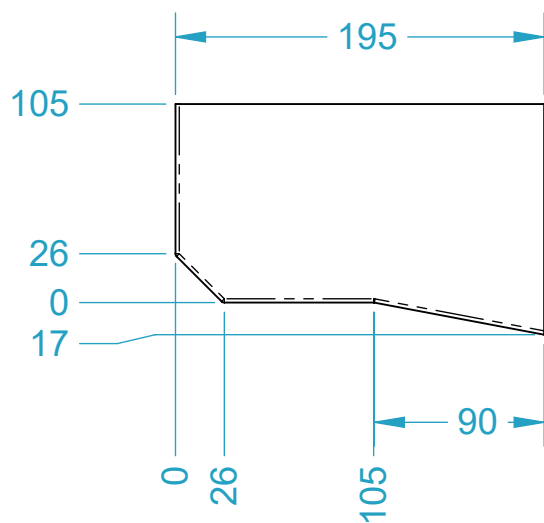

CODE	NAME	DN
2100.102	Kickout Flashing Chamfer Grey	n/a

2100.102 (Grey)
1 pair (Left & Right) per unit

Left Hand

Right Hand