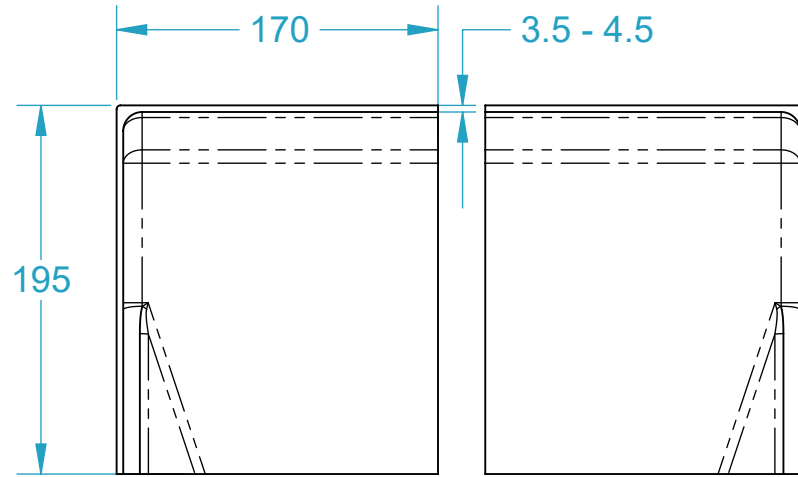

CODE	NAME	DN
2100.102	Kickout Flashing Chamfer Grey	n/a

2100.102 (Grey)
1 pair (Left & Right) per unit

Left Hand

Right Hand