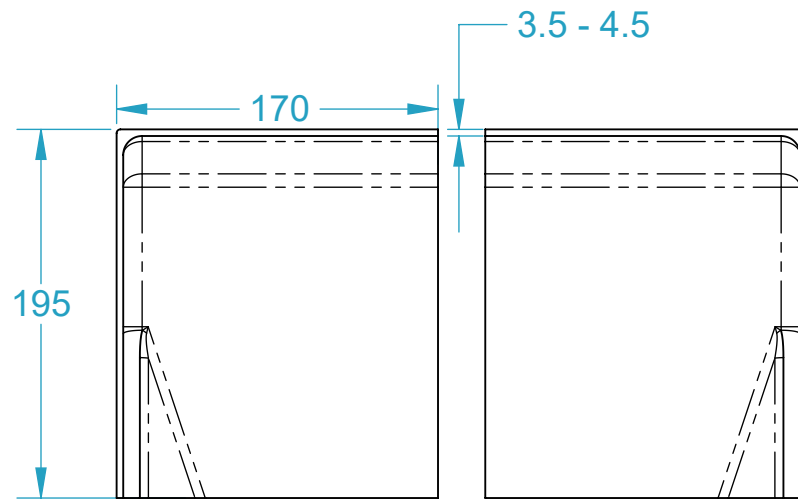

CODE	NAME	DN
2100.101	Kickout Flashing Chamfer Black	n/a

Left Hand

Right Hand

2100.101 (Black)
1 pair (Left & Right) per unit