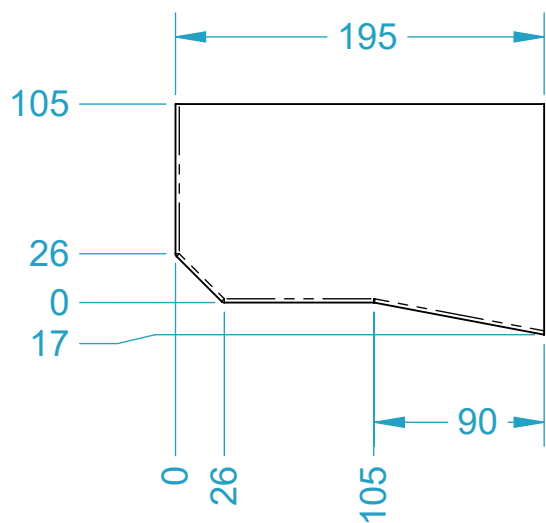

CODE	NAME	DN
2100.101	Kickout Flashing Chamfer Black	n/a

Left Hand

Right Hand

2100.101 (Black)
1 pair (Left & Right) per unit