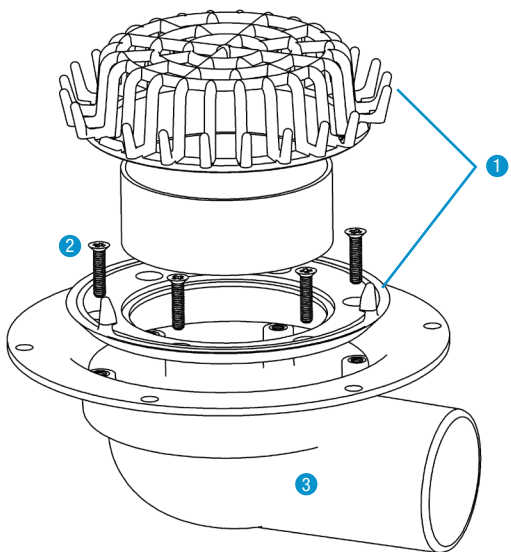

Specifications

Flow rate 465 l/min
 Inlet size 100mm
 Outlet size 80mm

Spare Parts Codes All spare parts are NON-RETURNABLE, please ensure that correct part has been ordered

Stainless Dome RD SD HF SE80i	3100.183
1.RD Grate & Clamp Ringset 100mm	3101.730
2.100mm Clamp Ring Screw 6 Pack	3101.612
3.AX SE80i Body Assembly	1001.133