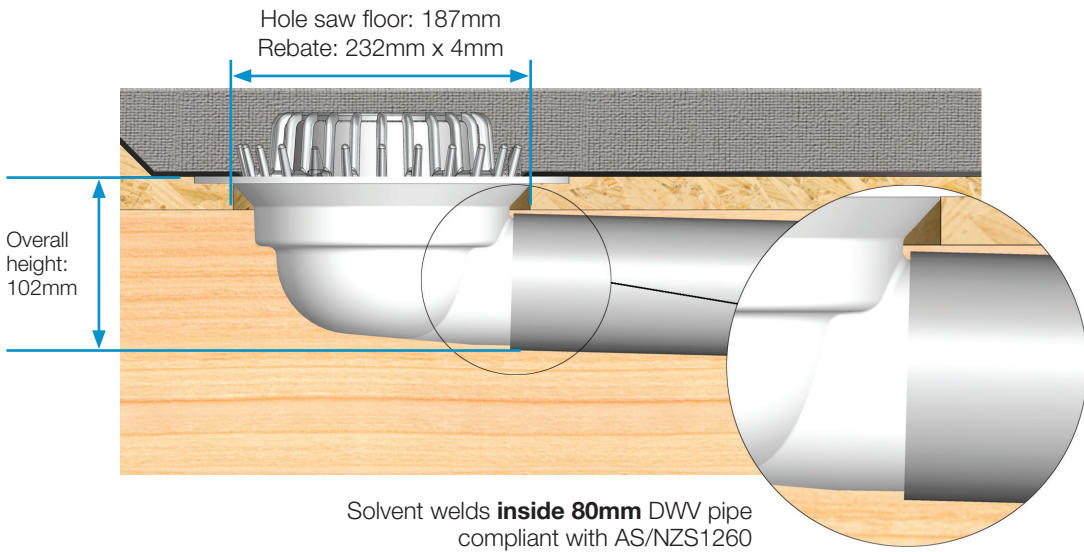

Specifications

Flow rate 465 l/min
 Inlet size 100mm
 Outlet size 80mm

Spare Parts Codes All spare parts are NON-RETURNABLE, please ensure that correct part has been ordered

Stainless Dome RD SD HF SE80i	3100.183
1.RD Grate & Clamp Ringset 100mm	3101.730
2.100mm Clamp Ring Screw 6 Pack	3101.612
3.AX SE80i Body Assembly	1001.133