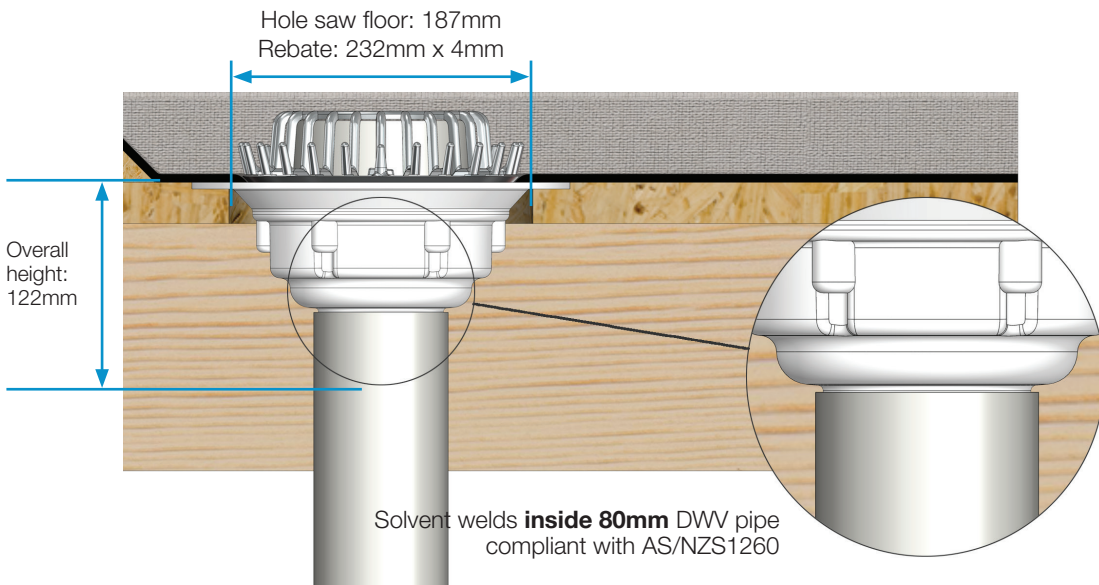

**Specifications**

Flow rate ..... 500 l/min  
 Inlet size ..... 100mm  
 Outlet size ..... 80mm

**Spare Parts Codes** All spare parts are NON-RETURNABLE, please ensure that correct part has been ordered

- Stainless Dome RD SD HF BE80i ..... 3100.193
- 1.RD Grate & Clamp Ringset 100mm ..... 3101.730
- 2.100mm Clamp Ring Screw 6 Pack ..... 3101.612
- 3.RD Body BE80i ..... 3101.115