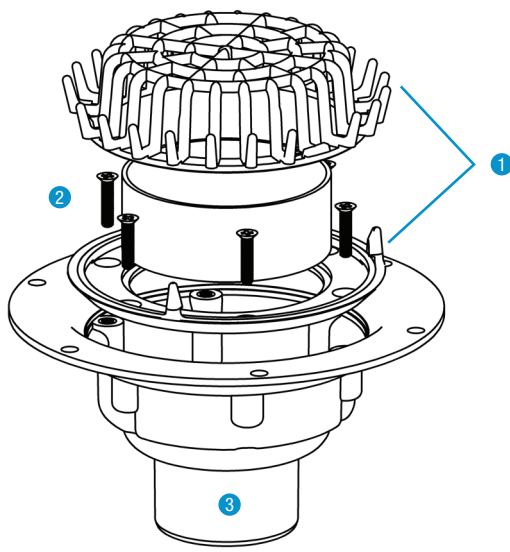

**Specifications**

Flow rate ..... 500 l/min  
 Inlet size ..... 100mm  
 Outlet size ..... 80mm

**Spare Parts Codes** All spare parts are NON-RETURNABLE, please ensure that correct part has been ordered

- Stainless Dome RD SD HF BE80i ..... 3100.193
- 1.RD Grate & Clamp Ringset 100mm ..... 3101.730
- 2.100mm Clamp Ring Screw 6 Pack ..... 3101.612
- 3.RD Body BE80i ..... 3101.115