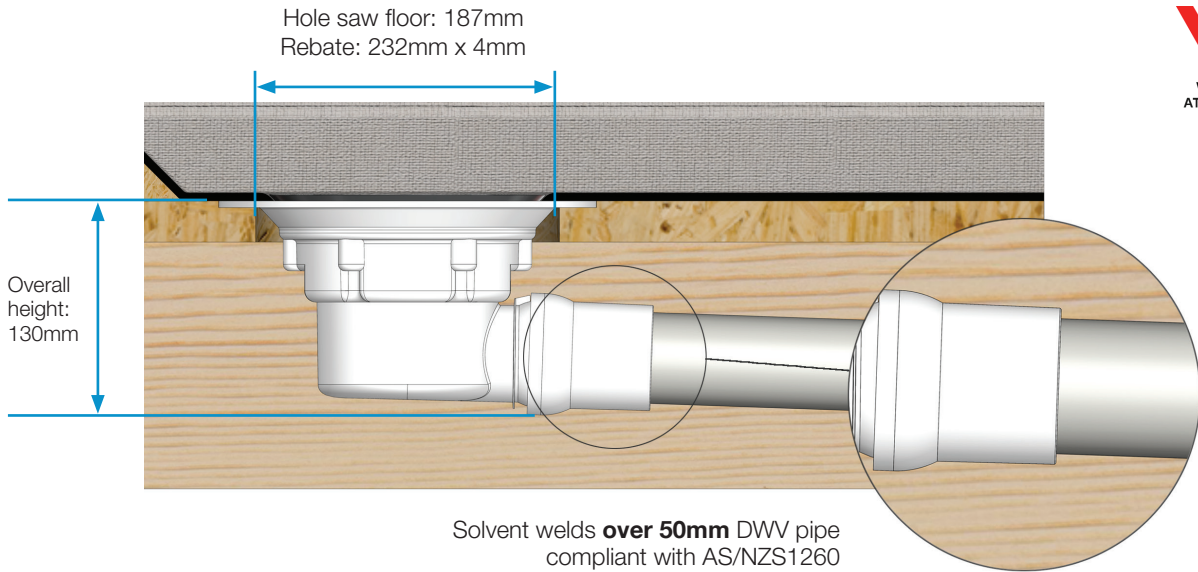

Specifications

Flow rate 200 l/min
 Inlet size 100mm
 Outlet size 50mm

Spare Parts Codes

All spare parts are NON-RETURNABLE, please ensure that correct part has been ordered

- Stainless Flat DD SF HF SE50s 3100.164
- 1. DD Grate & Clamp Ringset 100mm 3101.830
- 2. 100mm Clamp Ring Screw 6 Pack 3101.612
- 3. AX SE50s Body Assembly 1001.103