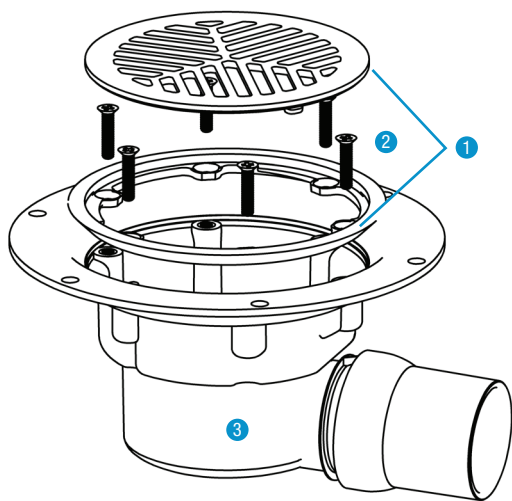

Specifications

Flow rate 200 l/min
 Inlet size 100mm
 Outlet size 50mm

Spare Parts Codes

All spare parts are NON-RETURNABLE, please ensure that correct part has been ordered

- Stainless Flat DD SF HF SE50s 3100.164
- 1. DD Grate & Clamp Ringset 100mm 3101.830
- 2. 100mm Clamp Ring Screw 6 Pack 3101.612
- 3. AX SE50s Body Assembly 1001.103