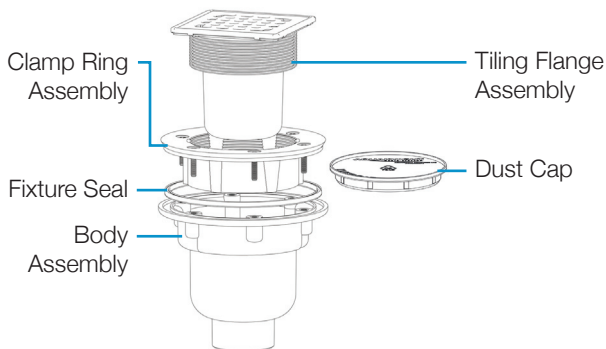

EasyClean

Leak Return Port Body

Bottom Exit 50mm

Specifications

Flow rate 80-90 l/min
 Water seal 75mm
 Inlet size 100mm
 Outlet size 50mm
 (Solvent welds over 50mm DWV pipe compliant with AS/NZS1260)

Product Codes

	Bright Lid	TT ECW BE50 DB Bright	1000.123
	Brushed Lid	TT ECW BE50 DB Brushed	1000.124

Spare Parts Codes All spare parts are NON-RETURNABLE, please ensure that correct part has been ordered

TT Tiling Flange ECW DB Bright	1001.213
TT Tiling Flange ECW DB Brushed	1001.214
TT Clamp Ring DB	1001.644
TT Dust Cap	1001.40
TT M6 x 25 Screw Kit	1001.711
TT Fixture Seal DB	1001.612
TT Body ECW BE50 DB	1001.122