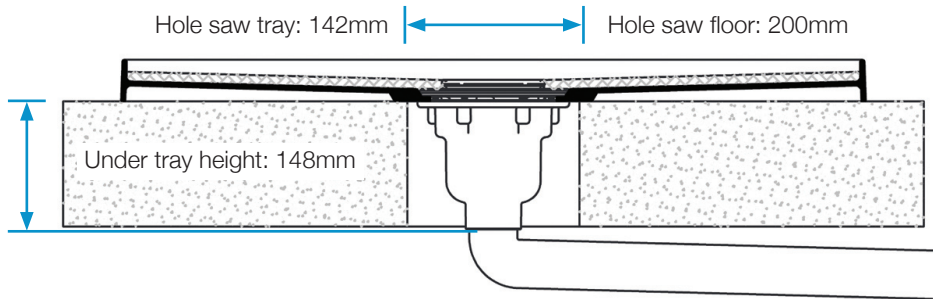

EasyClean

Leak Return Port Body

Bottom Exit 50mm

Specifications

Flow rate 80-90 l/min
 Water seal 75mm
 Inlet size 100mm
 Outlet size 50mm
 (Solvent welds over 50mm DWV pipe compliant with AS/NZS1260)

Product Codes

	Bright Lid	TT ECW BE50 DB Bright	1000.123
	Brushed Lid	TT ECW BE50 DB Brushed	1000.124

Spare Parts Codes All spare parts are NON-RETURNABLE, please ensure that correct part has been ordered

TT Tiling Flange ECW DB Bright	1001.213
TT Tiling Flange ECW DB Brushed	1001.214
TT Clamp Ring DB	1001.644
TT Dust Cap	1001.40
TT M6 x 25 Screw Kit	1001.711
TT Fixture Seal DB	1001.612
TT Body ECW BE50 DB	1001.122